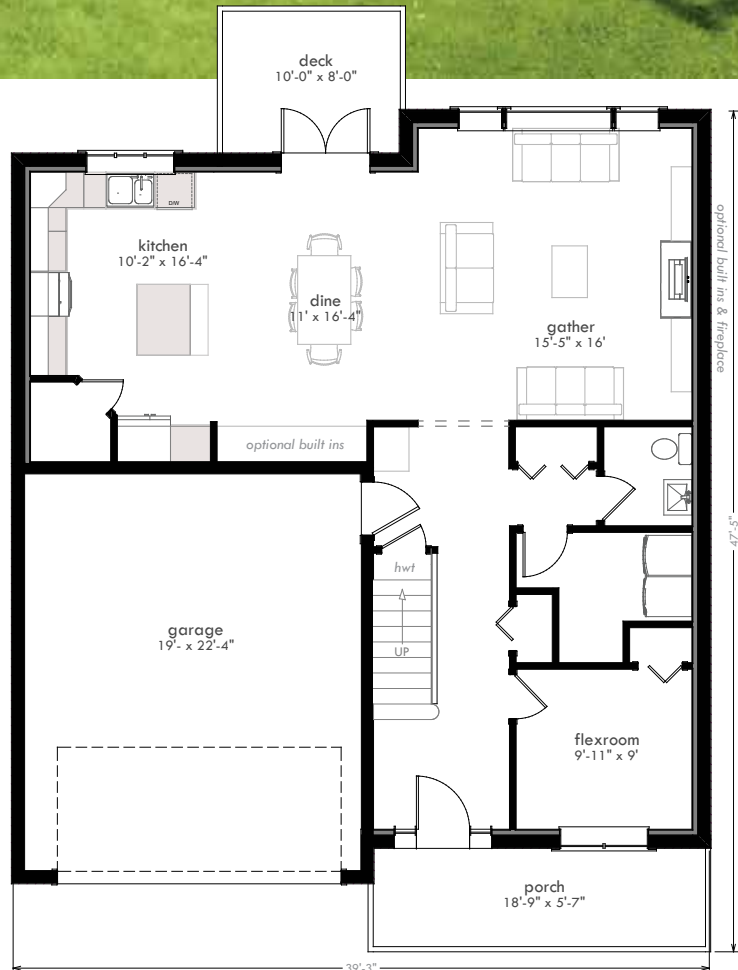

HART

by

evergreen
HOMES AND CONSTRUCTION

4 BED / 2 1/2 BATH, DOUBLE GARAGE | TWO STOREY | 2260 SQ.FT.

Call Maggie
867.335.7029

2 STOREY & DOUBLE GARAGE

Main Floor: 1137 sf

Second Floor: 1123 sf

TOTAL: 2260 sq. ft.

**fits on 15m + lots*

www.homesbyevergreen.ca

Copyright 2016 Evergreen Homes. Floorplans, specifications, dimensions shown are approximate and are subject to change without notice. All rights reserved. Render and furniture are artistic concept only.